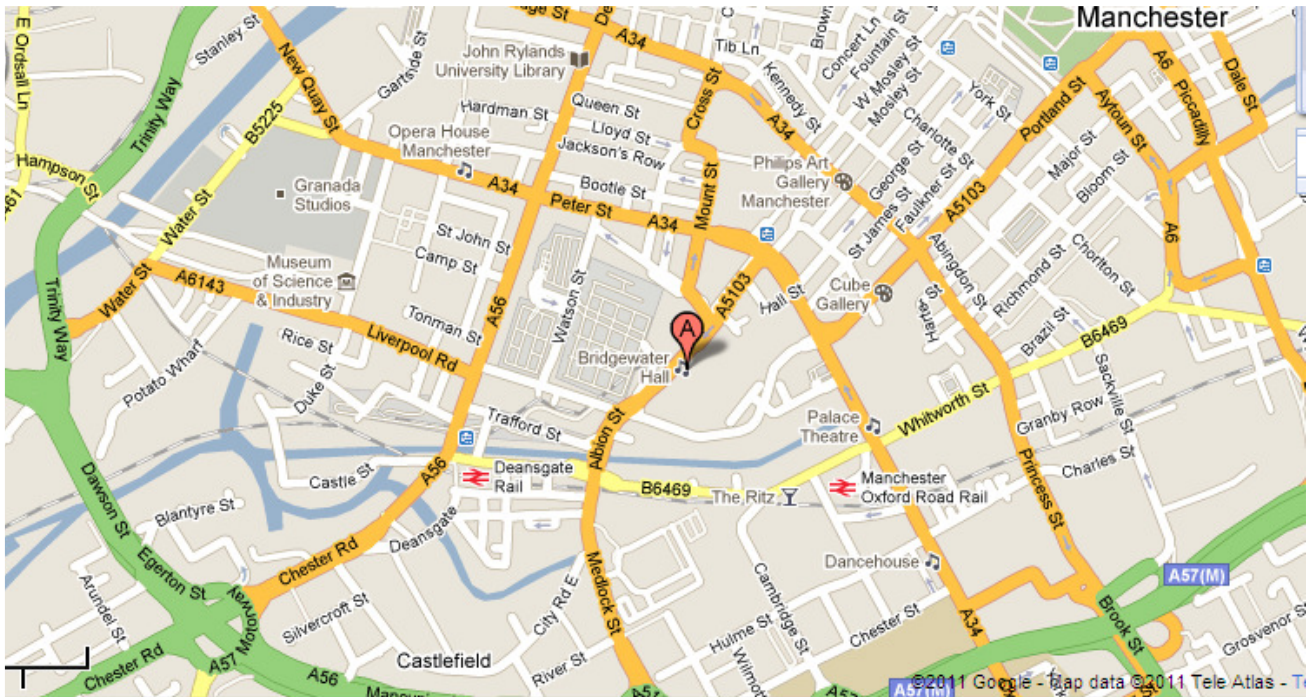

Bridgewater Hall
Lower Mosley Street, Manchester M2 3WS
Tel: 0161 950 0000

Directions to Bridgewater Hall:

By Train:

The nearest rail stations are Deansgate and Oxford Road.

By Tram:

Metrolink tram passengers should alight at St Peter's Square.

By Bus:

The nearest bus stops for major routes into the city centre are St Peter's Square, Portland Street or Deansgate.

By Road (including parking information):

If travelling by car, please allow plenty of time for your journey. For satellite navigation, the Hall's postcode is M2 3WS. The nearest car parks are Park Avenue, NCP Manchester Central (formerly G-Mex), NCP Great Northern or NCP Oxford Street, all marked on the map. Manchester Central car park is linked directly to The Bridgewater Hall by an underpass beneath Lower Mosley Street. From this well-lit underground walkway, take the lift, ramp or steps up to Barbirolli Square just outside the Hall's main entrance.

By Air: Manchester Airport

Manchester by Car - Directions

Manchester Airport is roughly 20 minutes drive from central Manchester. On the M56 motorway, Manchester Airport has a dedicated link road from the motorway at junction 5. Directions to terminals are well signed from all approach roads with colour-coded cubes indicating the best route to each terminal and its car parks.