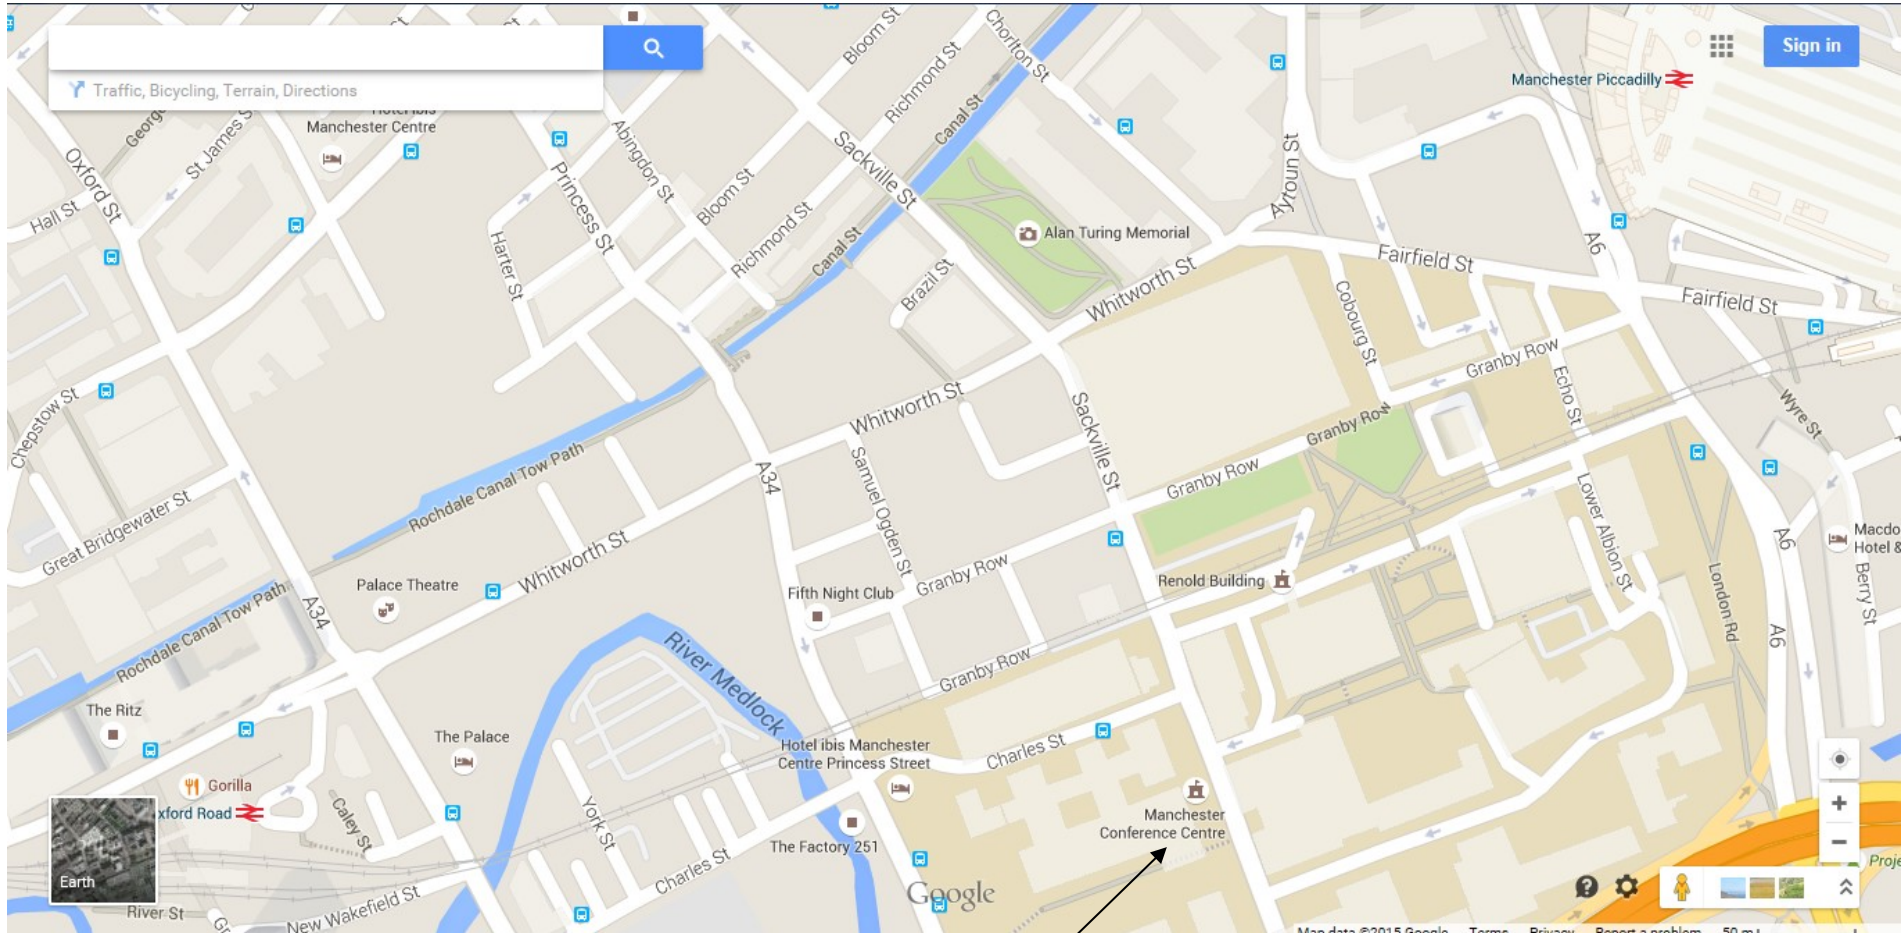

Manchester Conference Centre
78 Sackville Street, Manchester, M1 3BB
0161 9558181

Manchester Conference Centre

How to Find Us

Located just a short stroll from the Metrolink and a 10 minute walk from Manchester Piccadilly train station means we're just a 20 minute ride from Manchester airport.

By Rail

From Manchester Victoria Train Station: Purchase a City Zone ticket and take the Metrolink connection from Manchester Victoria to Manchester Piccadilly Train Station.

From Manchester Piccadilly Train Station: Leave the station via the taxi rank exit, cross London Road and proceed west along Fairfield Street. Continue on to Whitworth Street until you reach Sackville Street. Turn left and proceed South on Sackville Street, we are at the end of the road on the right.

From Oxford Road Train Station: Leave the station via the station approach, cross Oxford Street and proceed east along Whitworth Street until you reach Sackville Street. Turn right and proceed South on Sackville Street, we are at the end of the road on the right.

Parking

Located next to the Manchester Conference Centre, on Charles Street, is an affordable multi-storey car park.

If approaching Manchester Conference Centre from the Mancunian way – drive past the entrance to Manchester Conference Centre and take the first left down Charles Street, the car park entrance will be on your right.