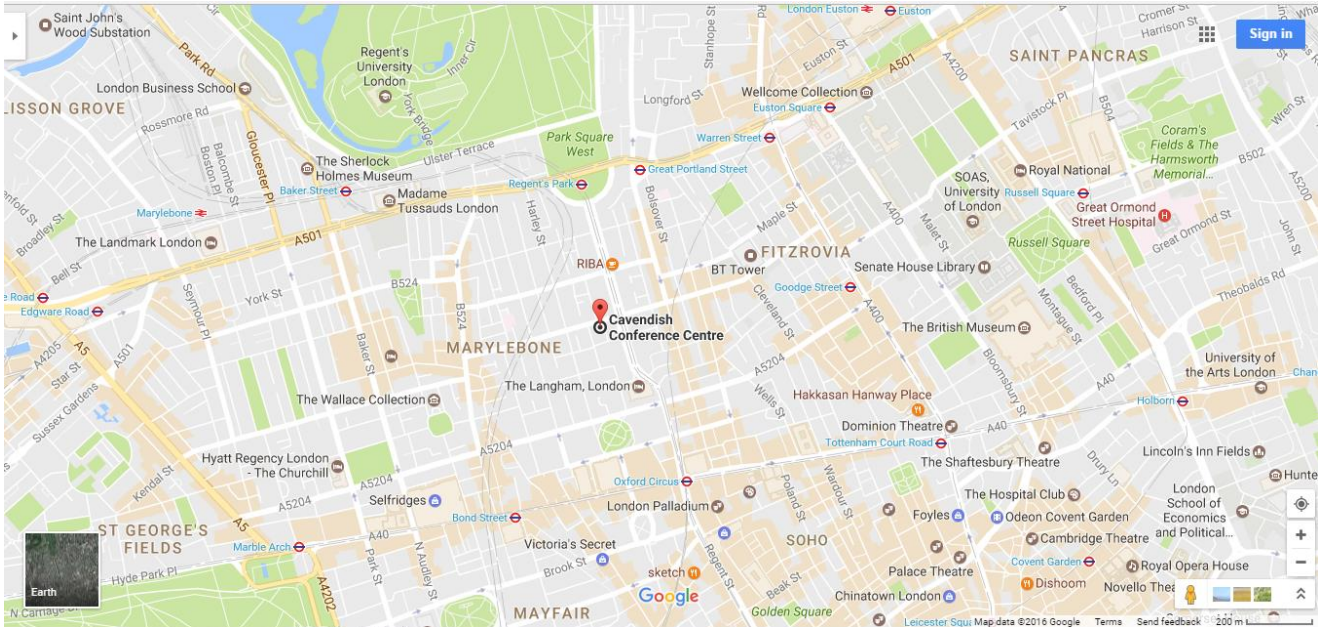

**Cavendish Conference Centre**  
**22 Duchess Mews, London W1G 9DT**  
**Tel: 020 7706 7700**

**Directions to Cavendish Conference Centre:**

**Arriving by Underground**

Nearest tube stations – Oxford Circus  
Regent's Park  
Great Portland Street

Oxford Circus Underground Station (Victoria, Central, & Bakerloo Line) is 5 minute walk away. Take Exit 4 on leaving Oxford Circus station, walk North up Regent Street and you will pass the Langham Hotel on your left and BBC Corporation House on your right. Turn left into Duchess Street and almost immediately you will see Duchess Mews on your right hand side, where our sign is clearly displayed at the end of the Mews on the left. Alternatively Duchess Street is the 5th turn left when you have left Oxford Circus Tube Station and have started to walk North up Regent Street.

**Arriving by Rail**

Marylebone, Euston and Kings Cross St Pancras Stations are all within 10 minutes taxi rides or alternatively 15 minutes by Underground. Paddington Station (which has a direct link to Heathrow every 15 minutes) is 20 minute walk or 10 minutes in a taxi.

**Arriving by Car**

To plan your journey by car visit [The AA Route Planner](#) and enter our postcode: W1G 9DT. Please note that this venue is within the [Congestion Charging Zone](#)