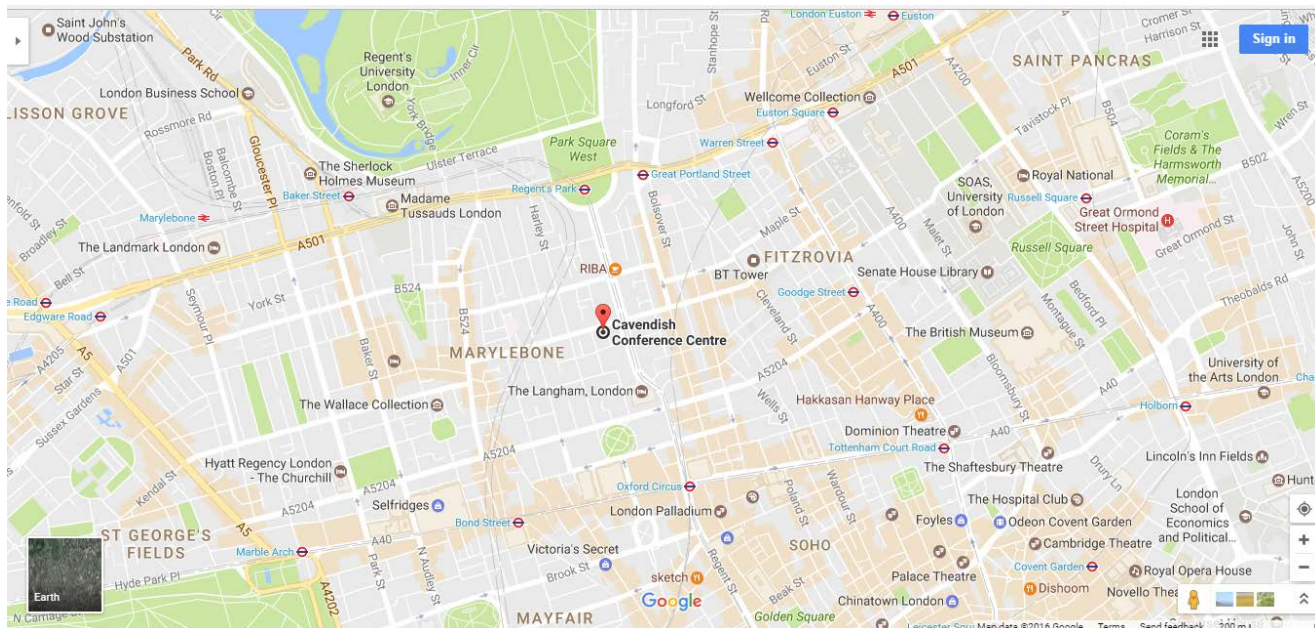

**Cavendish Conference Centre**  
**22 Duchess Mews, London W1G 9DT**  
**Tel: 020 7706 7700**

**Directions to Cavendish Conference Centre:**

**Arriving by Underground**

Nearest tube stations – Oxford Circus  
Regent's Park  
Great Portland Street

Oxford Circus Underground Station (Victoria, Central, & Bakerloo Line) is 5 minute walk away. Take Exit 4 on leaving Oxford Circus station, walk North up Regent Street and you will pass the Langham Hotel on your left and BBC Corporation House on your right. Turn left into Duchess Street and almost immediately you will see Duchess Mews on your right hand side, where our sign is clearly displayed at the end of the Mews on the left. Alternatively Duchess Street is the 5th turn left when you have left Oxford Circus Tube Station and have started to walk North up Regent Street.

**Arriving by Rail**

Marylebone, Euston and Kings Cross St Pancras Stations are all within 10 minutes taxi rides or alternatively 15 minutes by Underground. Paddington Station (which has a direct link to Heathrow every 15 minutes) is 20 minute walk or 10 minutes in a taxi.

**Arriving by Car**

To plan your journey by car visit [The AA Route Planner](#) and enter our postcode: W1G 9DT. Please note that this venue is within the [Congestion Charging Zone](#)