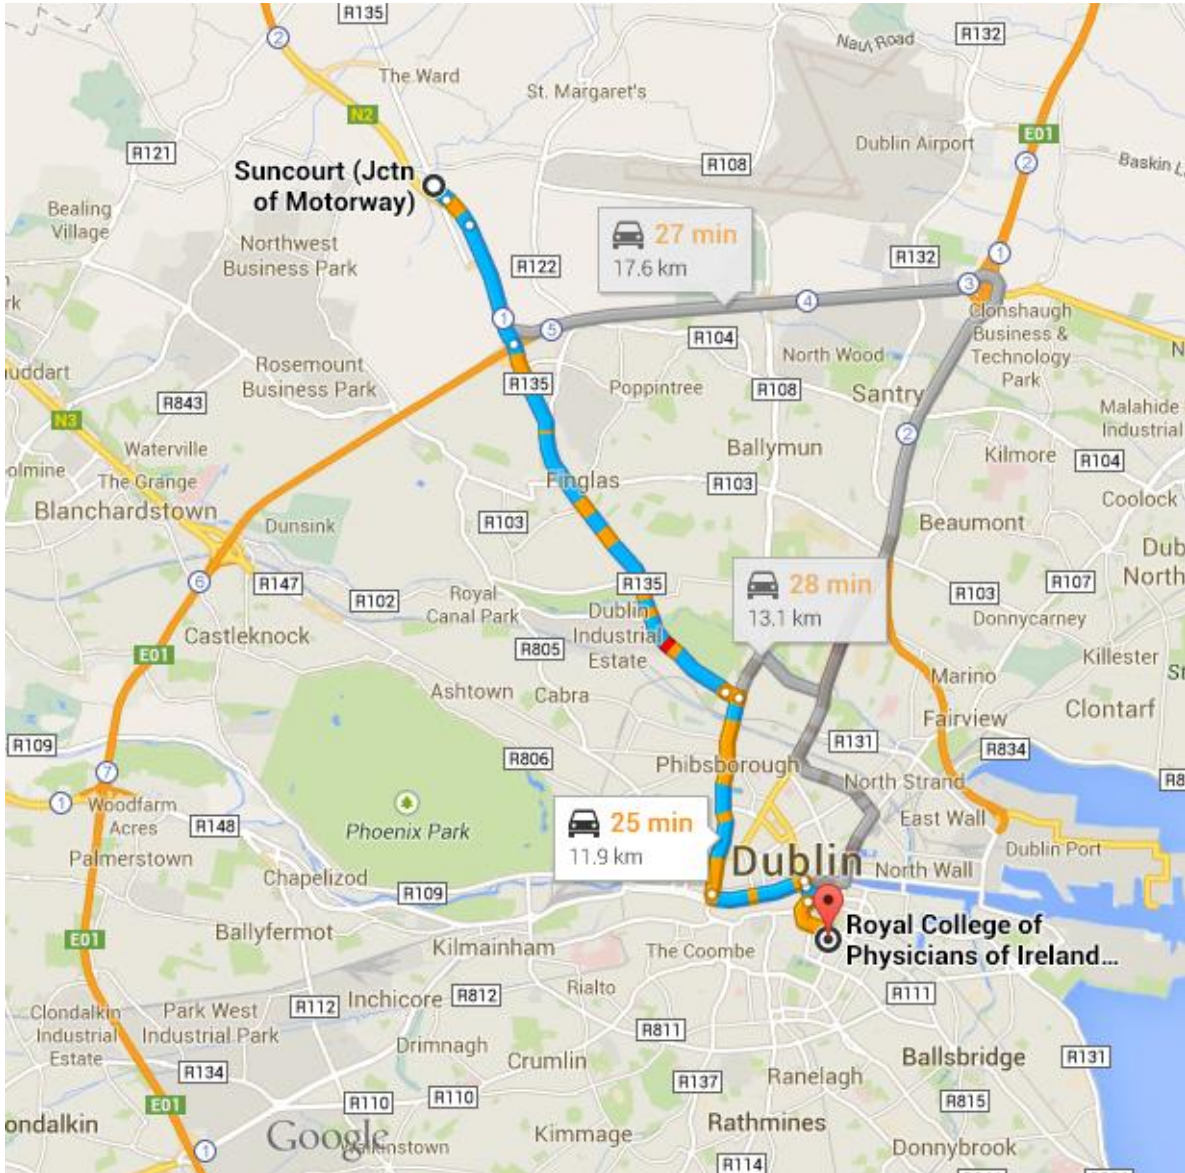

Royal College of Physicians of Ireland - Number Six, 6 Kildare St, Dublin 2, Ireland

By rail or Luas

The nearest DART station is Pearse Street Station, about a 10-minute walk away. The Green Line LUAS terminus at St Stephen's Green West is about a 5-minute walk away. The Red Line LUAS terminus at Abbey Street, Dublin 1 is less than 15 minutes away.

Dublin Bus

Many Dublin Bus routes will bring you very close to RCPI. Nearby stops include Nassau Street, College Green, Dame Street, Dawson Street, Kildare Street and St Stephen's Green. Please see www.dublinbus.ie for route details.

Car parking

Setanta Car Park off Frederick Lane (+353 1 677 5209) is the closest public car park. Dawson Street Car Park off Schoolhouse Lane (+353 1 662 5229) is also close by. Please contact the car park operators to check opening times.

There is limited on-street parking on South Frederick Street. There is no parking on Kildare Street.

From Dublin Airport by bus

The Dublin Bus Airlink Service (route numbers 747 and 748) will bring you to Busáras (Dublin's central bus station) on Amiens Street, approximately 15 minutes' walk from Kildare Street and South Frederick Street.