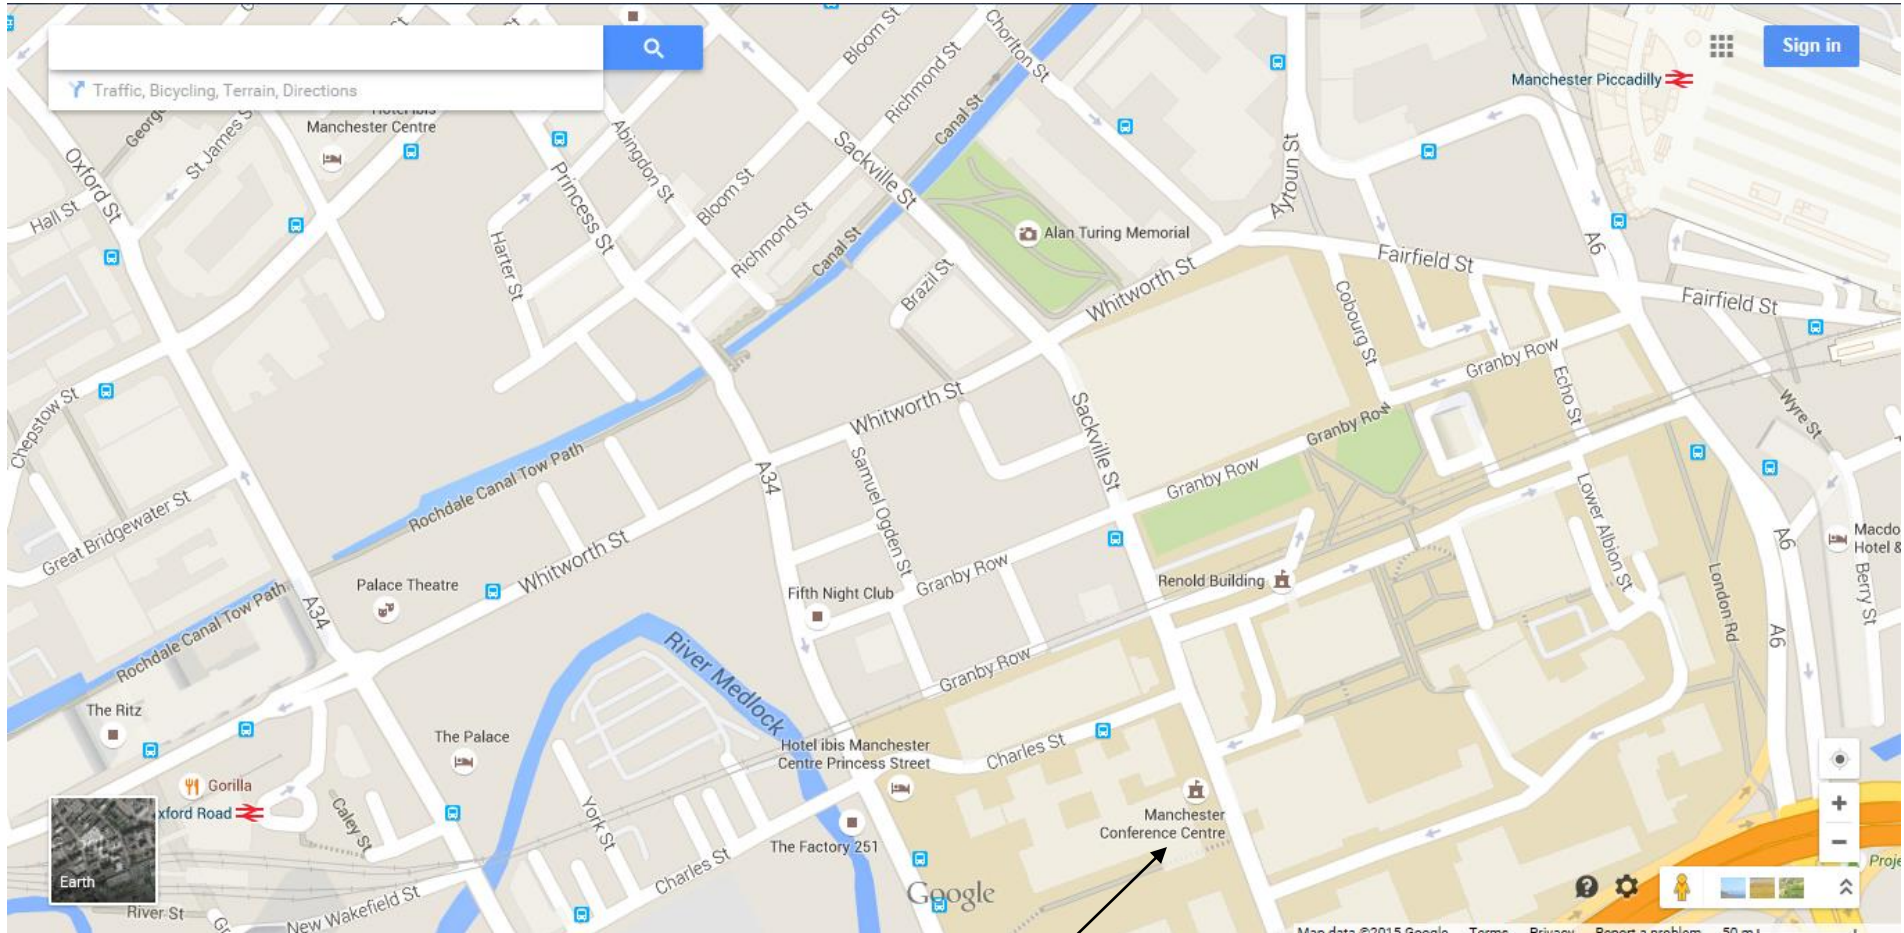

Manchester Conference Centre
78 Sackville Street, Manchester, M1 3BB
0161 9558181

Manchester Conference Centre

How to Find Us

Located just a short stroll from the Metrolink and a 10 minute walk from Manchester Piccadilly train station means we're just a 20 minute ride from Manchester airport.

By Rail

From Manchester Victoria Train Station: Purchase a City Zone ticket and take the Metrolink connection from Manchester Victoria to Manchester Piccadilly Train Station.

From Manchester Piccadilly Train Station: Leave the station via the taxi rank exit, cross London Road and proceed west along Fairfield Street. Continue on to Whitworth Street until you reach Sackville Street. Turn left and proceed South on Sackville Street, we are at the end of the road on the right.

From Oxford Road Train Station: Leave the station via the station approach, cross Oxford Street and proceed east along Whitworth Street until you reach Sackville Street. Turn right and proceed South on Sackville Street, we are at the end of the road on the right.

Parking

Located next to the Manchester Conference Centre, on Charles Street, is an affordable multi-storey car park.

If approaching Manchester Conference Centre from the Mancunian way – drive past the entrance to Manchester Conference Centre and take the first left down Charles Street, the car park entrance will be on your right.