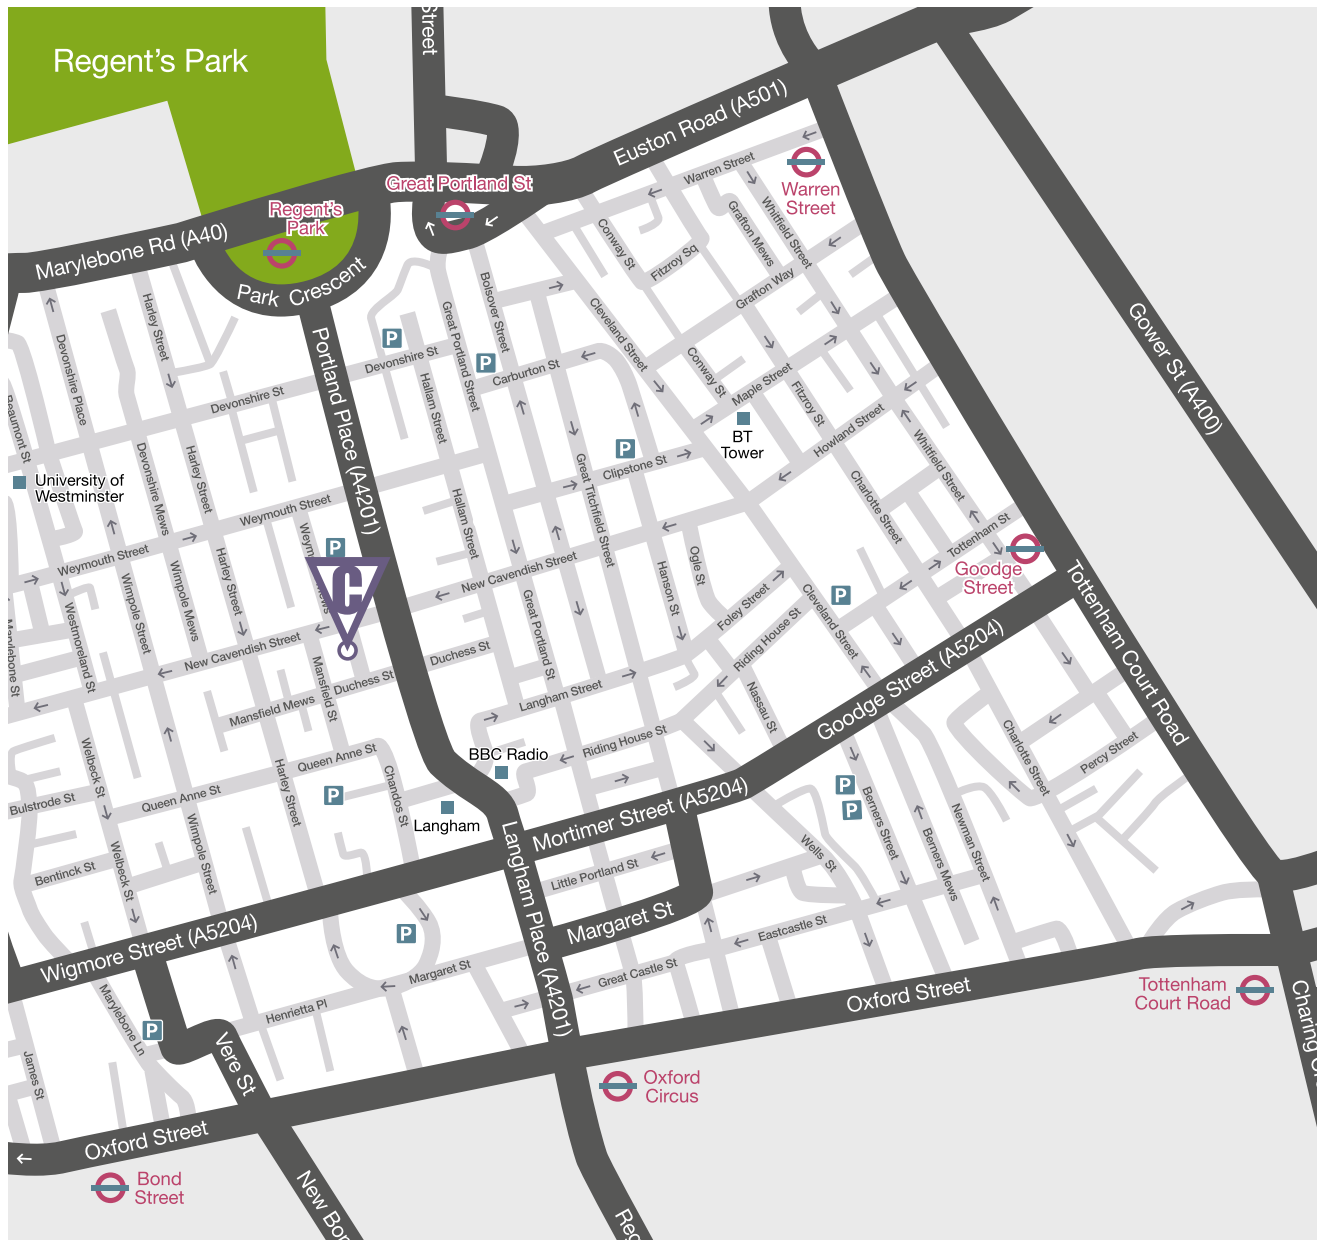

## CAVENDISH

📍 22 Duchess Mews, London W1G 9DT

🚇 NEAREST TUBE

	Regent's Park	5 min
	Great Portland Street	5 min
	Oxford Circus	9 min

🚆 NEAREST OVERGROUND

Marylebone	15 min
Euston	15 min
St Pancras	20 min
King's Cross	21 min
Paddington	22 min

### Arriving by Underground

Oxford Circus Underground Station (Victoria, Central, & Bakerloo Line) is 5 minutes walk away. Take Exit 4 on leaving Oxford Circus station, walk North up Regent Street and you will pass the Langham Hotel on your left and BBC Corporation House on your right. Turn left into Duchess Street and almost immediately you will see Duchess Mews on your right hand side, where our sign is clearly displayed at the end of the Mews on the left. Alternatively Duchess Street is the 5th turn left when you have left Oxford Circus Tube Station and have started to walk North up Regent Street.

### Arriving by Car

To plan your journey by car visit The AA's Route Planner and enter our postcode: W1G 9DT. Please note that this venue is within the Congestion Charge Zone.