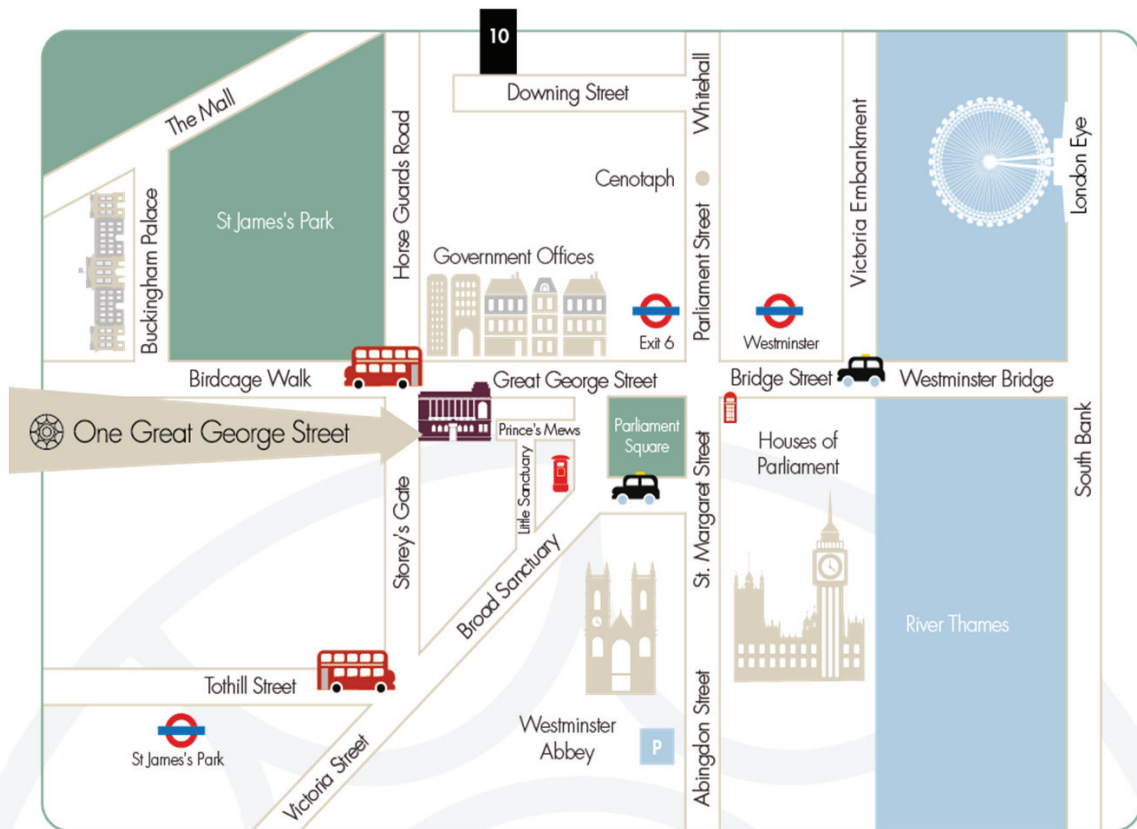

Address & Location Map

One Great George Street

1 Great George Street
Westminster
London
SW1P 3AA

www.onegreatgeorgestreet.com

One Great George Street is close to a number of underground and overground stations, and is just a stone's throw away from the Houses of Parliament, Westminster Abbey, Buckingham Palace and St James's Park.

 One Great George Street

Travel Information

By Rail

London's mainline stations at Waterloo, Victoria and Charing Cross are minutes away by foot or underground. For further information, visit www.nationalrail.co.uk

By Bus

Numerous bus routes pass within a 1-2 minute walk of One Great George Street. Bus routes stopping near Parliament Square include: 3, 11, 12, 24, 53, 87, 88, 148, 159, 211 and 453. For further information, visit www.tfl.gov.uk

By River

A [River Bus Service](#) runs every 20 minutes during peak time from Embankment to Woolwich Arsenal; the nearest pier to One Great George Street is the London Eye.