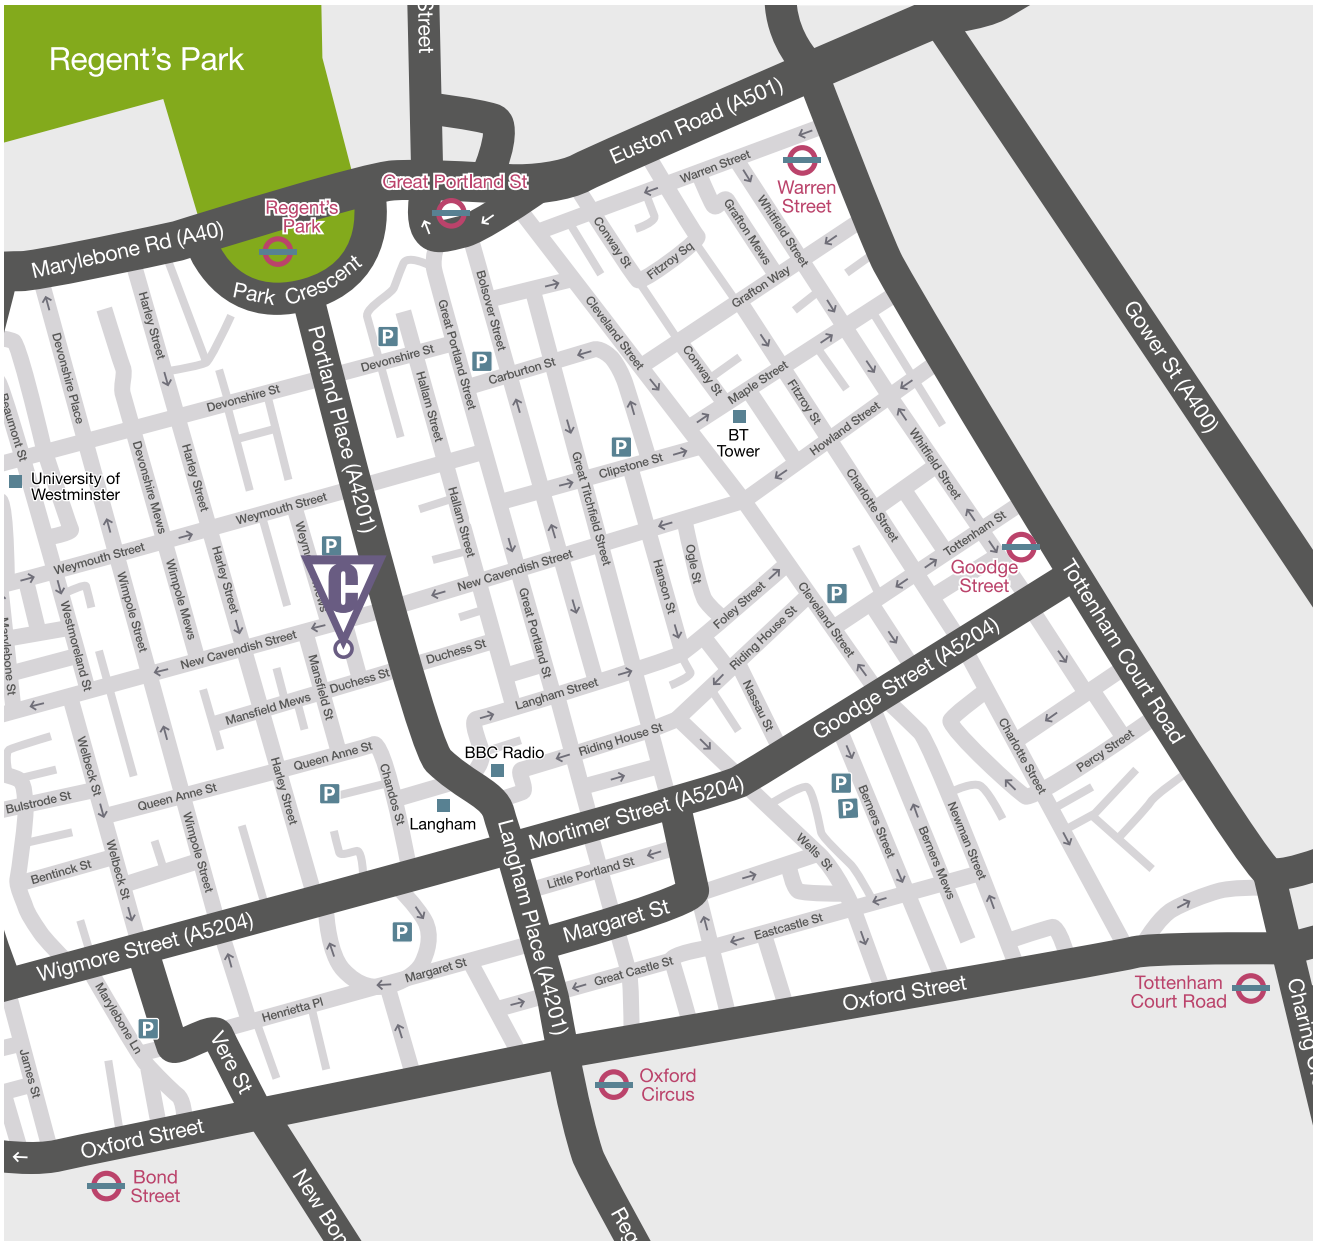

CAVENDISH

📍 22 Duchess Mews, London W1G 9DT

🚇 NEAREST TUBE

- Regent's Park **5 min**
- Great Portland Street **5 min**
- Oxford Circus **9 min**

🚆 NEAREST OVERGROUND

- Marylebone **15 min**
- Euston **15 min**
- St Pancras **20 min**
- King's Cross **21 min**
- Paddington **22 min**

Arriving by Underground

Oxford Circus Underground Station (Victoria, Central, & Bakerloo Line) is 5 minutes walk away. Take Exit 4 on leaving Oxford Circus station, walk North up Regent Street and you will pass the Langham Hotel on your left and BBC Corporation House on your right. Turn left into Duchess Street and almost immediately you will see Duchess Mews on your right hand side, where our sign is clearly displayed at the end of the Mews on the left. Alternatively Duchess Street is the 5th turn left when you have left Oxford Circus Tube Station and have started to walk North up Regent Street.

Arriving by Car

To plan your journey by car visit The AA's Route Planner and enter our postcode: W1G 9DT. Please note that this venue is within the Congestion Charge Zone.

Car Parking

On street Pay & Display parking is available outside the Conference Centre; otherwise there are NCP Car Parks, as listed below, all within 5 minutes walk of the venue: