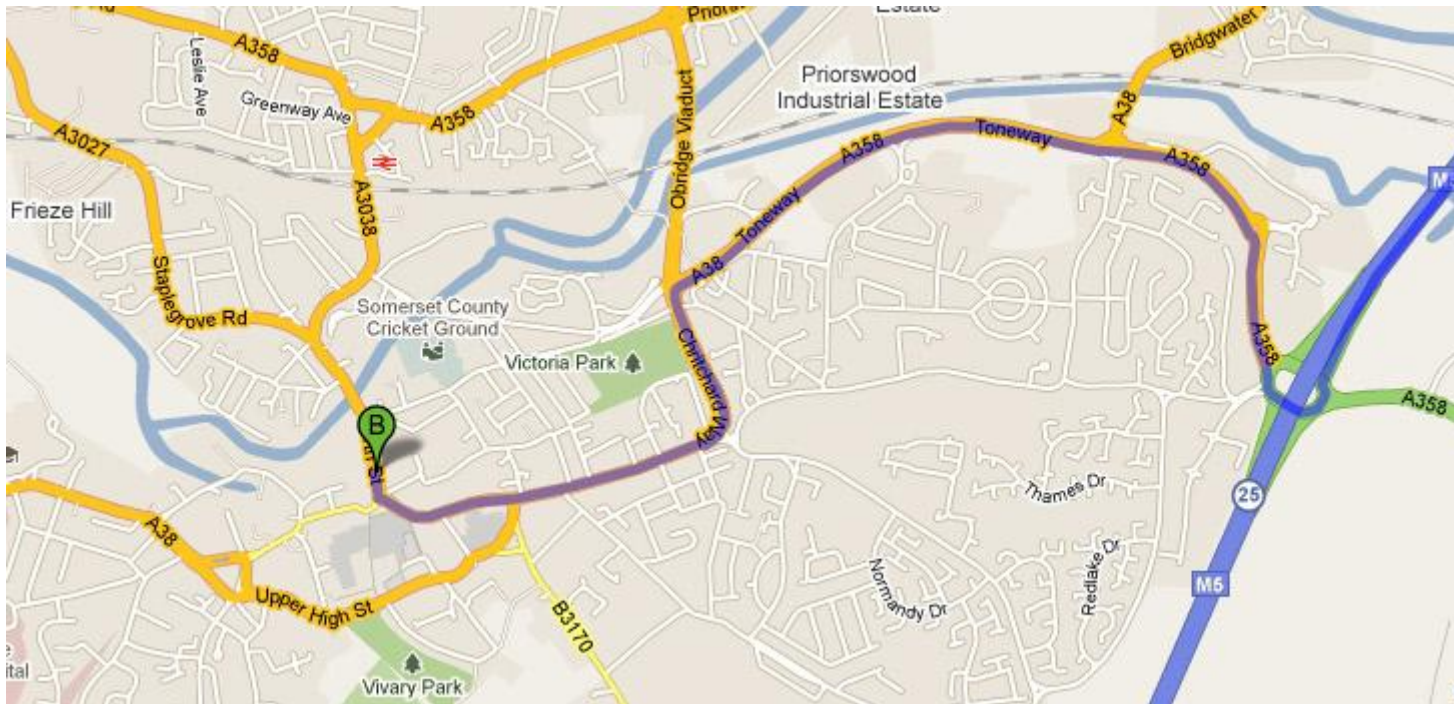

Directions to The Castle Hotel, Taunton

Castle Green, Taunton, Somerset TA1 1NF

Telephone 01823 272671

Travel By Car

From the M5 South Bound

- Exit the M5 at Junction 25.
- Take the Taunton exit off the roundabout (4th exit)
- Straight across the next roundabout.
- Following the road through the traffic lights past Creech Castle along the dual carriageway, keeping to the inside lane.
- At the next roundabout take the filter lane to the left, follow the road and take the right hand lane towards the centre of Taunton.
- Stay on this road, going through 4 sets of traffic lights keep in the far right hand lane, at the top of the hill go through the traffic lights, SHOUT will be on your left.
- Continue through 2 sets of traffic lights to the war memorial roundabout in the town centre.
- Taking the first exit you will go immediately through a set of lights, keep on this road passing the Mecca Bingo Hall on your right until you reach a mini roundabout.
- Turn right and drive past the bus station, the Castle Hotel is straight in front of you.
- Drive across the cobblestones into hotel-s private car park on your left.

From the M5 North Bound

- Exit the M5 at Junction 26.
- Take the 1st exit off the roundabout signposted Taunton.
- After ½ mile take the Taunton exit off the 1st roundabout.
- Continue straight on, through Rumwell, along Wellington Road.
- At the next roundabout take the 2nd exit and continue on, past Somerset College of Arts and Technology (left hand side).
- At the next set of traffic lights turn left onto Castle Street.
- Follow this road until you come to the T junction. Here you will need to turn left.
- We are straight ahead, past the Bus Station and the Winchester Arms Public House which are on your left.
- Drive across the cobblestones into the hotel's private car park on your left.