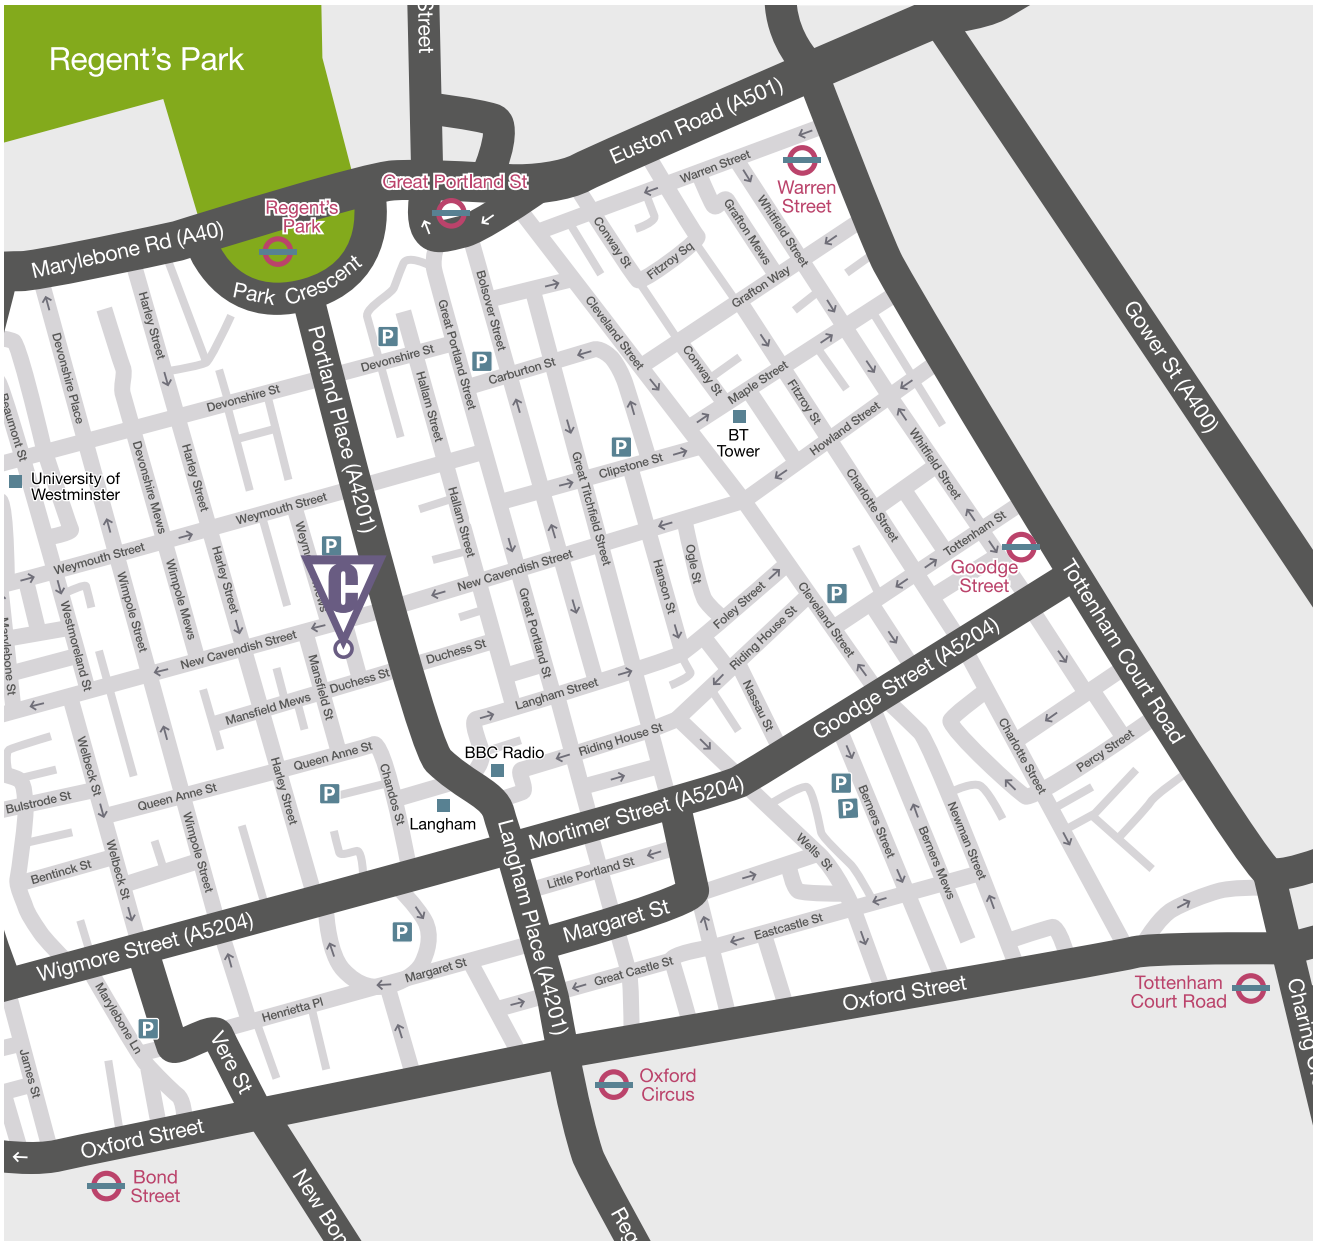

CAVENDISH

📍 22 Duchess Mews, London W1G 9DT

🚇 NEAREST TUBE

-  Regent's Park **5 min**
-  Great Portland Street **5 min**
-  Oxford Circus **9 min**

🚆 NEAREST OVERGROUND

- Marylebone **15 min**
- Euston **15 min**
- St Pancras **20 min**
- King's Cross **21 min**
- Paddington **22 min**

Arriving by Underground

Oxford Circus Underground Station (Victoria, Central, & Bakerloo Line) is 5 minutes walk away. Take Exit 4 on leaving Oxford Circus station, walk North up Regent Street and you will pass the Langham Hotel on your left and BBC Corporation House on your right. Turn left into Duchess Street and almost immediately you will see Duchess Mews on your right hand side, where our sign is clearly displayed at the end of the Mews on the left. Alternatively Duchess Street is the 5th turn left when you have left Oxford Circus Tube Station and have started to walk North up Regent Street.

Arriving by Car

To plan your journey by car visit The AA's Route Planner and enter our postcode: W1G 9DT. Please note that this venue is within the Congestion Charge Zone.

Car Parking

On street Pay & Display parking is available outside the Conference Centre; otherwise there are NCP Car Parks, as listed below, all within 5 minutes walk of the venue: